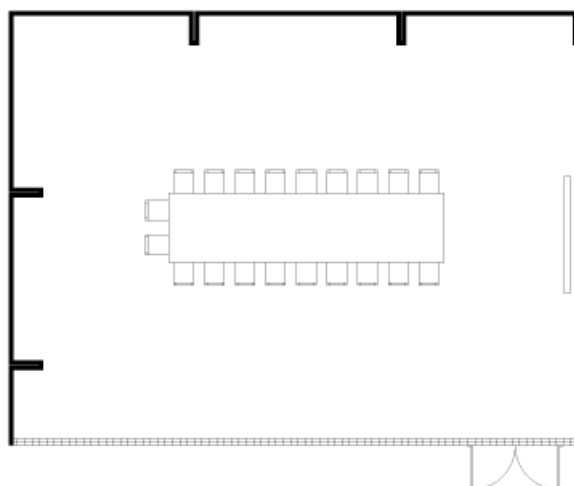

Calle Torrea, 1 • 01340 Elciego • ES • Phone: (34)(945) 180880
Contact: Cécile Paillart, cecile.paillart@luxurycollection.com, Sales Specialist

THE LUXURY COLLECTION
Hotels & Resorts

San Vicente 1 • Conference