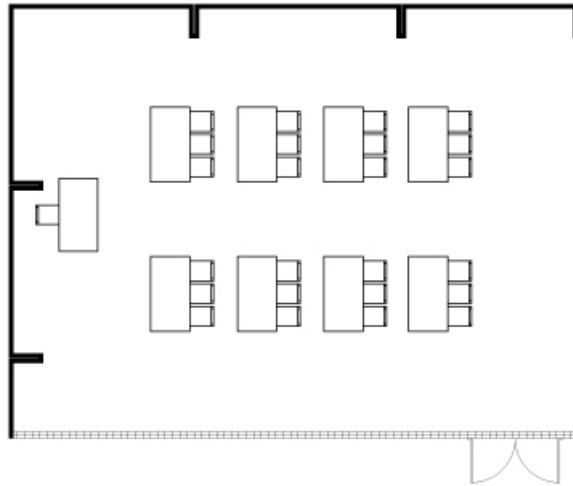

Calle Torrea, 1 • 01340 Elciego • ES • Phone: (34)(945) 180880
Contact: Cécile Paillart, cecile.paillart@luxurycollection.com, Sales Specialist

THE LUXURY COLLECTION™
Hotels & Resorts

San Vicente 1 • Classroom

Max. Capacity: 25