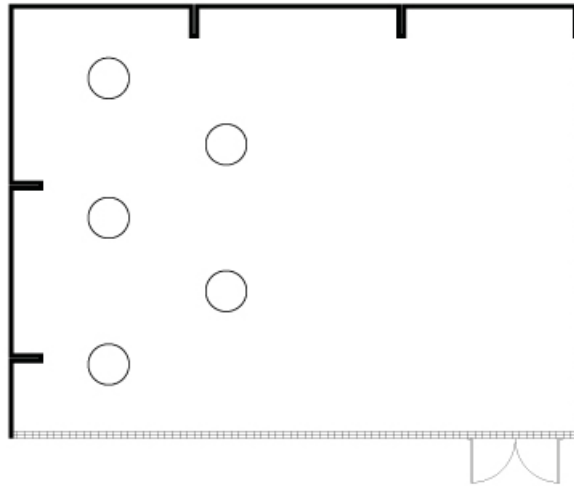

Calle Torrea, 1 • 01340 Elciego • ES • Phone: (34)(945) 180880
Contact: Cécile Paillart, cecile.paillart@luxurycollection.com, Sales Specialist

THE LUXURY COLLECTION
Hotels & Resorts

San Vicente 1 - Reception

Max. Capacity: 50