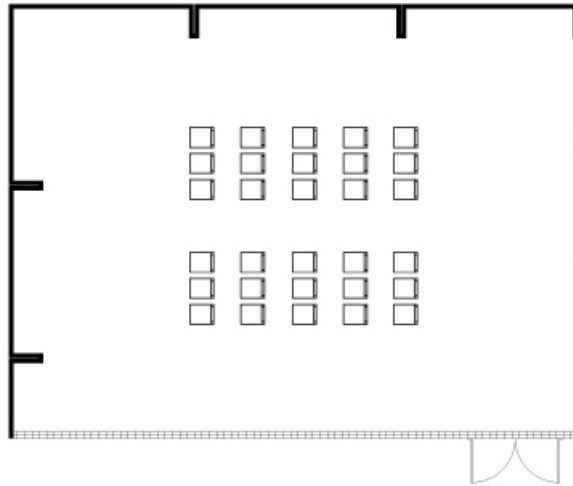

Calle Torrea, 1 • 01340 Elciego • ES • Phone: (34)(945) 180880
Contact: Cécile Paillart, cecile.paillart@luxurycollection.com, Sales Specialist

THE LUXURY COLLECTION
Hotels & Resorts

San Vicente 1 • Theatre

Max. Capacity: 30