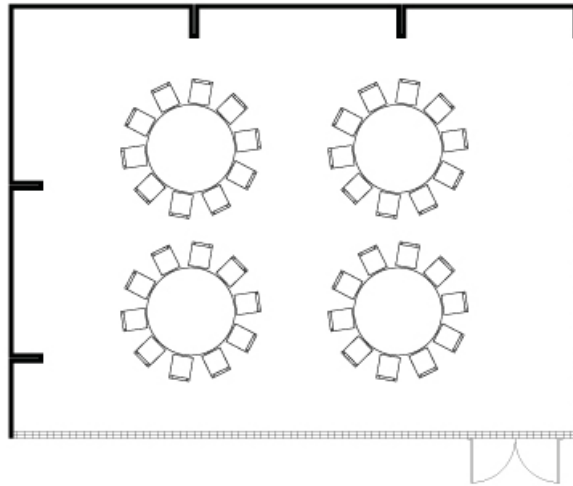

Calle Torrea, 1 • 01340 Elciego • ES • Phone: (34)(945) 180880
Contact: Cécile Paillart, cecile.paillart@luxurycollection.com, Sales Specialist

THE LUXURY COLLECTION™
Hotels & Resorts

San Vicente 1 • Banquet

Max. Capacity: 40