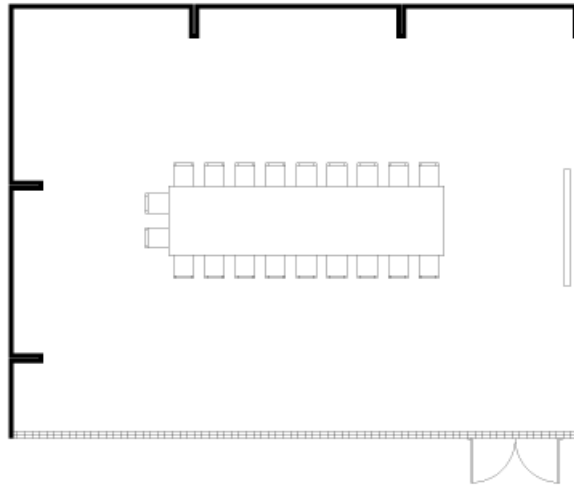

Calle Torrea, 1 • 01340 Elciego • ES • Phone: (34)(945) 180880
Contact: Katarzyna Heim, katarzyna.heim@luxurycollection.com, Director of Sales

THE LUXURY COLLECTION
Hotels & Resorts

San Vicente 1 • Conference