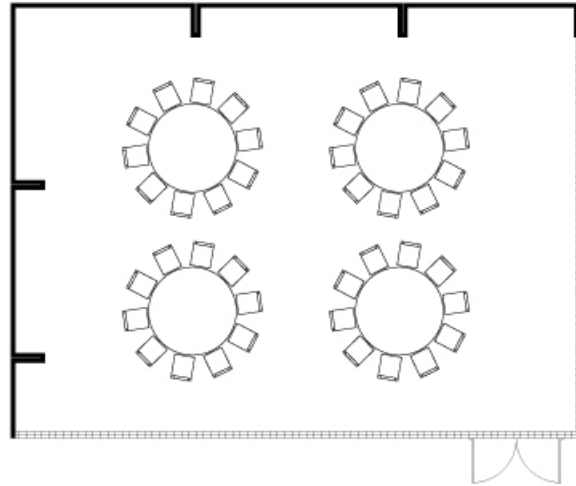

## San Vicente 1 • Banquet

Room Size	8.8m x 11.4m
Floor space	100m <sup>2</sup>
Ceiling Height	3.3m

**San Vicente I** is one of the three modules of the San Vicente meeting room. It has an amplitude of 99 m<sup>2</sup> and a **maximum capacity of 60 people**.