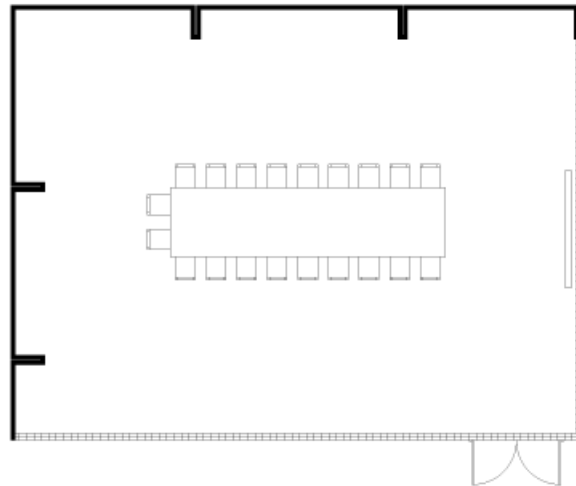

## San Vicente 1 • Conference

Room Size	8.8m x 11.4m
Floor space	100m <sup>2</sup>
Ceiling Height	3.3m

**San Vicente I** is one of the three modules of the San Vicente meeting room. It has an amplitude of 99 m<sup>2</sup> and a **maximum capacity of 60 people**.