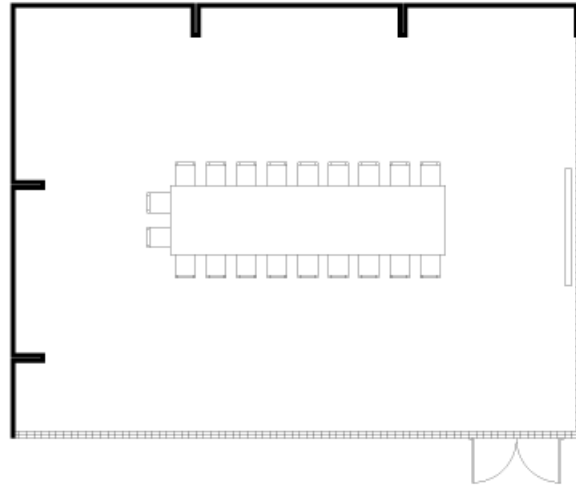

San Vicente 1 • Conference

| | |
|----------------|-------------------|
| Room Size | 8.8m x 11.4m |
| Floor space | 100m ² |
| Ceiling Height | 3.3m |

San Vicente I is one of the three modules of the San Vicente meeting room. It has an amplitude of 99 m² and a **maximum capacity of 60 people**.