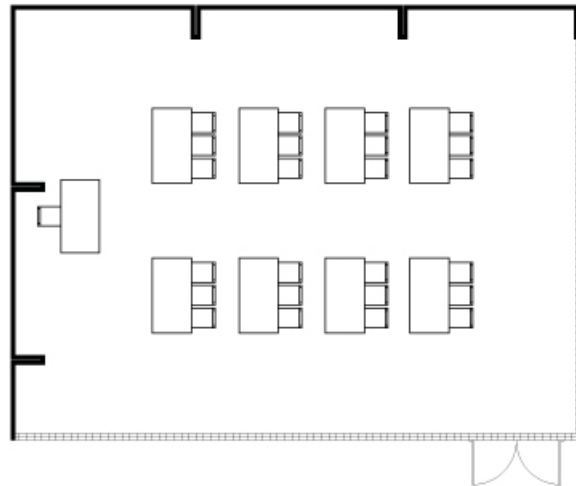

San Vicente 1 • Classroom

Room Size	8.8m x 11.4m
Floor space	100m ²
Ceiling Height	3.3m

San Vicente I is one of the three modules of the San Vicente meeting room. It has an amplitude of 99 m² and a **maximum capacity of 60 people**.