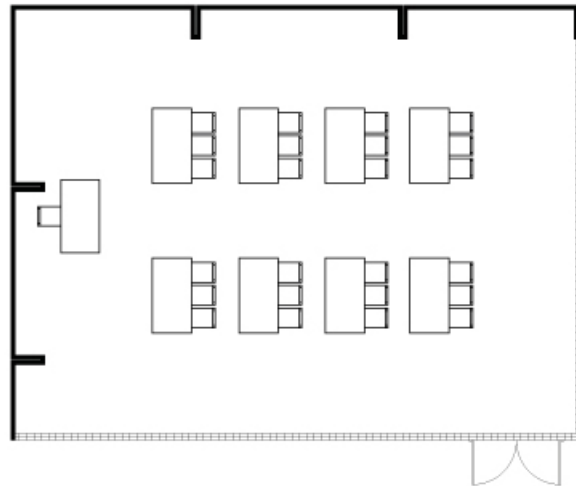

## San Vicente 1 • Classroom

Room Size	8.8m x 11.4m
Floor space	100m <sup>2</sup>
Ceiling Height	3.3m

**San Vicente I** is one of the three modules of the San Vicente meeting room. It has an amplitude of 99 m<sup>2</sup> and a **maximum capacity of 60 people**.