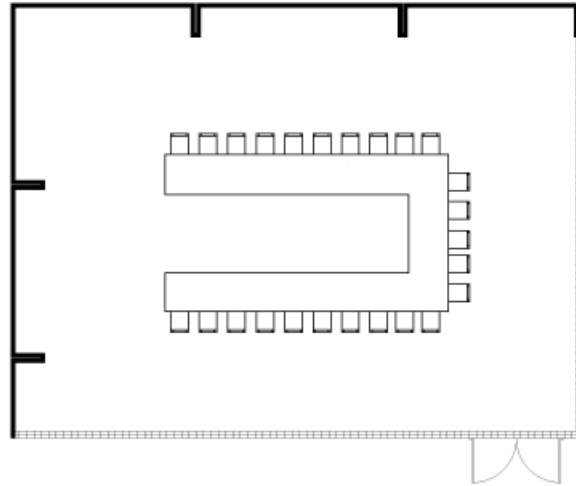

San Vicente 1 • U-Shape

Room Size	8.8m x 11.4m
Floor space	100m ²
Ceiling Height	3.3m

San Vicente I is one of the three modules of the San Vicente meeting room. It has an amplitude of 99 m² and a **maximum capacity of 60 people**.